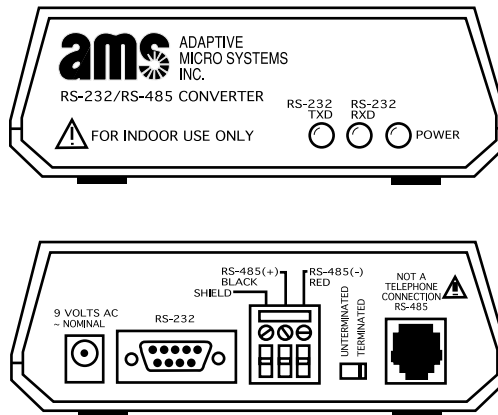

<b>PRIORITY:</b>	Normal
<b>DATE:</b>	January 21, 1997
<b>TITLE:</b>	Minimum baud rate change for Converter Box III (pn 1088-1111)
<b>ECO REFERENCE:</b>	3663
<b>PRODUCT(S) AFFECTED:</b>	All signs capable of being networked.
<b>SUMMARY:</b>	The minimum baud that can be used with a Converter Box III (pn 1088-1111) has been changed from 300 to 2400 baud. Converter Box IIIs with serial numbers AF00004525 or greater are affected by this change.

For more information on networking signs using a Converter Box III, see the **Network Configurations** manual (pn 9708-8046).

Converter Box III, pn 1088-1111 (front and back views)