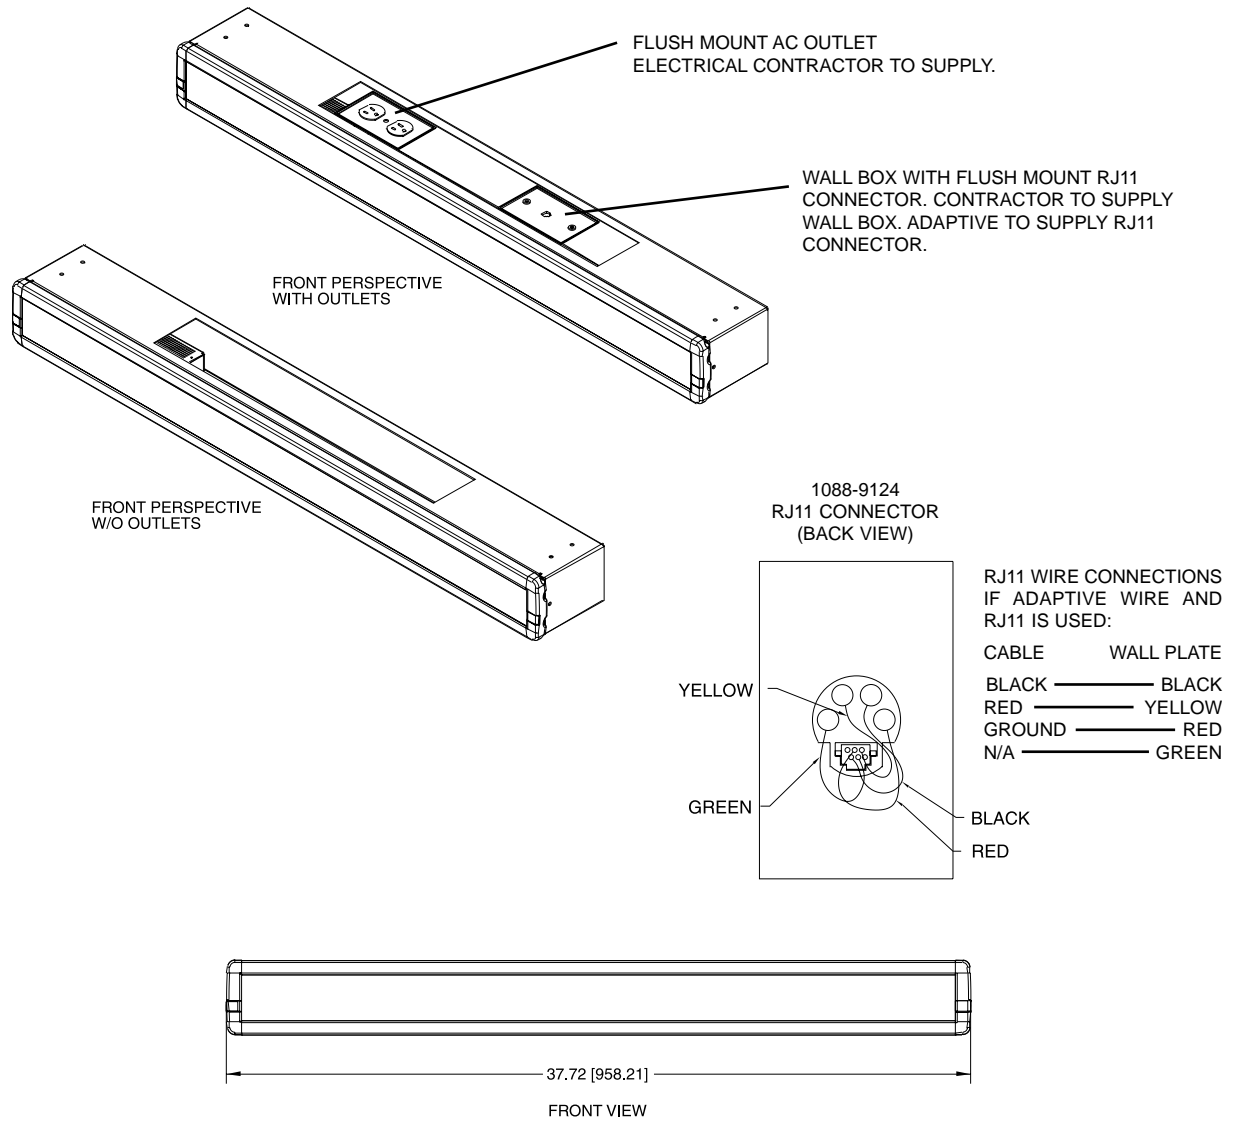

# CEILING MOUNT 220C TRIM KIT

[Accessory to 220C]

## FEATURES

- Cut out on top for flush ceiling mounting. Cut out is wide enough to accept standard wall mount plates for 120V AC power + RJ11 connections.
- Aluminum (.063) case painted ADAPTIVE gray to match the ALPHA 220C model

## BENEFITS

- Encloses power and serial connections to prevent tampering
- Trim Kit adds an aesthetic "clean look" to the final installation