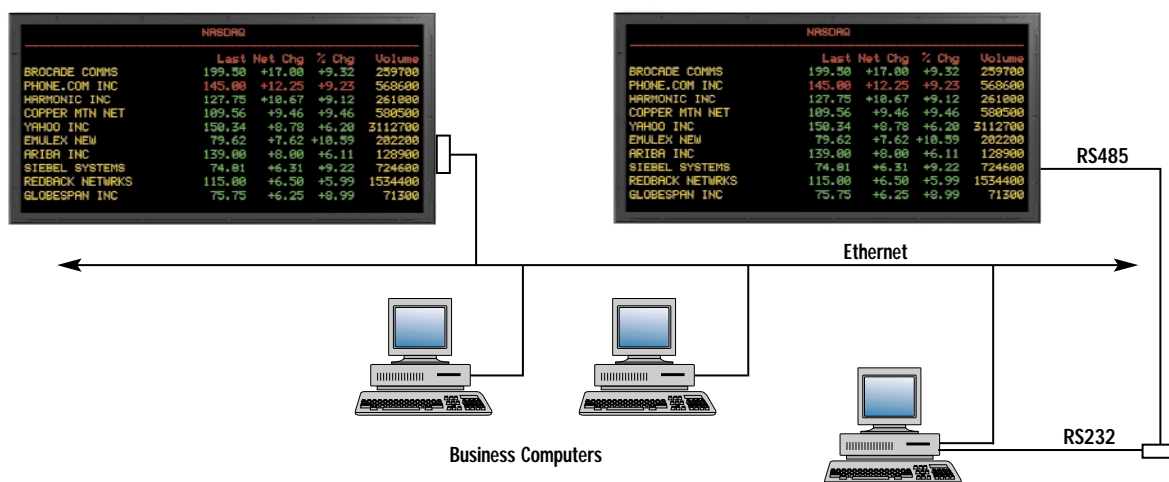

*Contact Adaptive for additional product sizes and character heights.

Pixel Size (Diameter):	0.2" (.05 cm)
Pixel (LED) Color:	Each dot can be red, green, or amber
Center-to-Center Pixel Spacing (Pitch):	0.3" (0.8 cm)
Character Size:	1.4" or 2.1"
Memory Capacity:	64 kb
Serial Computer Interface:	RS485 – Single RJ11 input jack –Optional Ethernet Interface
Power Cord Length:	9'10" (3meters)100V – 8'2" (2.5meters) 240V
Case Material:	Aluminum
Limited Warranty:	One-year parts

Agency Approvals:	– 120 VAC Model: Listed to ANSI/UL 1950-3rd Edition (US) and CAN/CSA-22.2 No.950-M89 (Canada) – 240 VAC Models: Complies with EN 60950:1992 (Europe) and AS/NZS 3260-1993 (Australia/New Zealand) – FCC Part 15 Class A – CE Marked
Operating Temperature:	32° to 120°F, 0° to 49°C
Humidity Range:	0% to 95% non-condensing
Mounting:	Wall mount only
Enclosure:	Fully front serviceable, aluminum

ALPHAVISION InfoTracker

PC with Windows NT and interface software

Data from:

- Reuters
- Dow Jones
- Bridge
- PC Quote
- S&P's Comstock
- Etc.