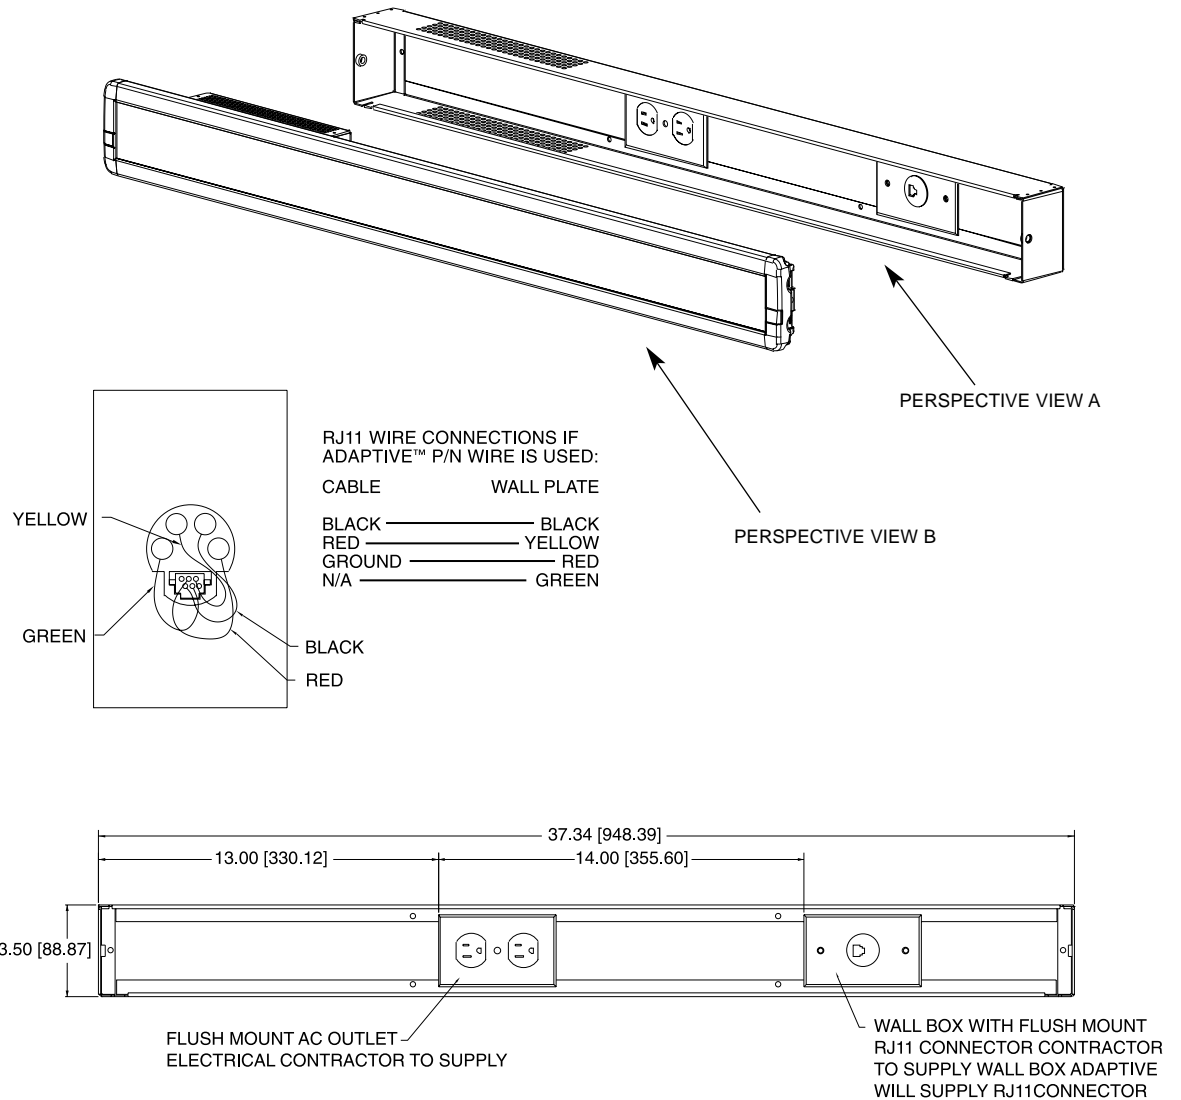

# WALL MOUNT 220C TRIM KIT

[Accessory to 220C]

## FEATURES

- Open back for flush wall mounting
- Aluminum (.063) case painted ADAPTIVE gray to match the ALPHA 220C model

## BENEFITS

- Encloses power and serial connections to prevent tampering
- Trim Kit adds an aesthetic "clean look" to the final installation